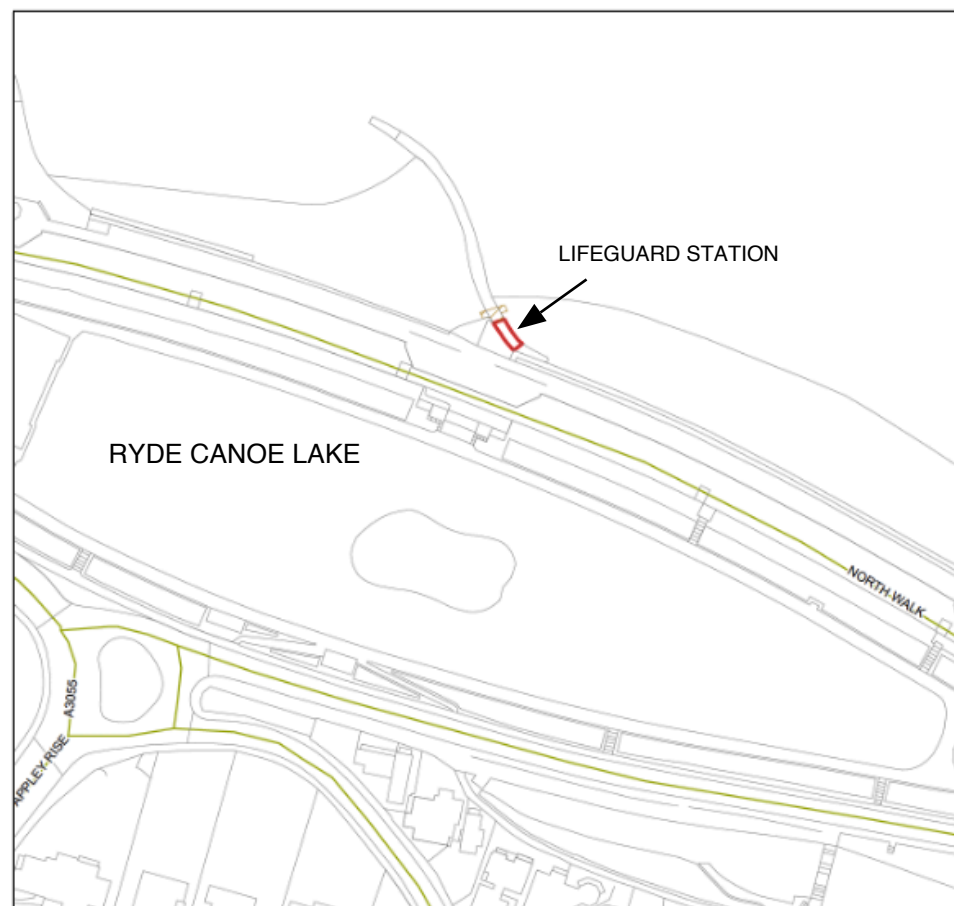

EXISTING NORTH ELEVATION

EXISTING WEST ELEVATION

EXISTING EAST ELEVATION

BLOCK/ LOCATION PLAN

**PROPOSED ALTERATIONS TO  
RYDE LIFEGUARD STATION,  
THE ESPLANADE, RYDE,  
ISLE OF WIGHT.**

FOR :  
RYDE TOWN COUNCIL  
10 LIND STREET  
RYDE ISLE OF WIGHT, PO332NQ  
DRWG NO. ALG 001/22